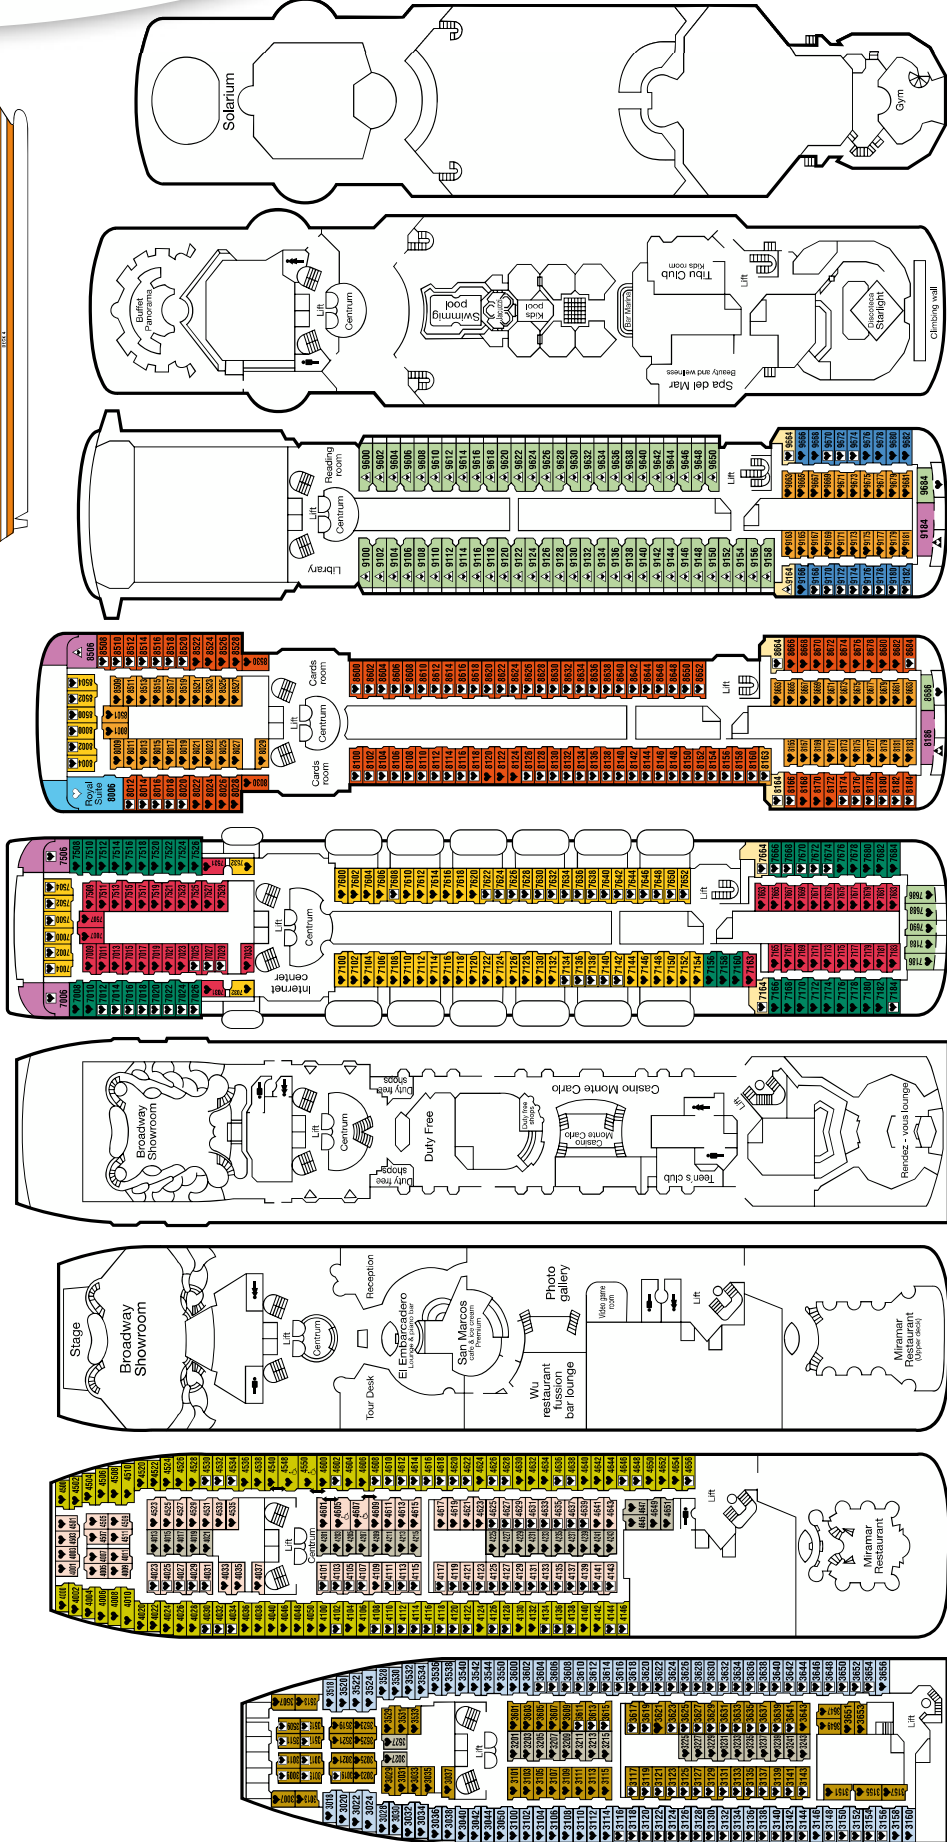

* (p.v.): partial view

Outside Superior

Inside and Inside Superior

Television, safe bathroom and hairdryer

- H
 Inside Superior
- I
 Inside Superior
- J
 Inside Superior
- K
 Inside
- L
 Inside

Inside Superior

- RT** Royal Suite with Balcony
- ST** Suite Deluxe with Balcony
- JT** Junior Suite with Balcony
- A** Outside Deluxe
- B** Outside Superior
- C** Outside Superior
- D** Outside Superior
- E** Outside Superior
- F** Outside
- G** Outside (p.v.)*
- H** Inside Superior
- I** Inside Superior
- J** Inside Superior
- K** Inside
- L** Inside

- DECK 3
- DECK 4
- DECK 5
- DECK 6
- DECK 7
- DECK 8
- DECK 9
- DECK 10
- DECK 11