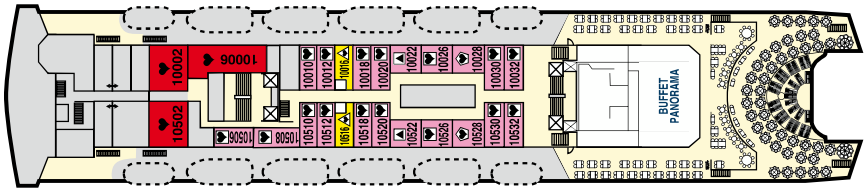

# Bleu de France

- Two lower beds (max 4 pers.)  
With two bunk beds.
- One lower bed (max 2 pers.)  
With bunk bed.

- Double bed (max 4 pers.)  
With sofa bed.
- Double bed (max 5 pers.)  
With sofa bed and bunk bed.

- Double bed (max 2 pers.)
- Double bed (max 3 pers.)  
With bunk bed.

- S1 Suite
- P Prestige
- HE Outside Superior
- DE Outside
- HI Inside Superior
- DI Inside

↔ Connecting cabins.

DECK 12

DECK 11

DECK 10

DECK 9

DECK 8

DECK 7

DECK 6

DECK 5

DECK 4

DECK 2