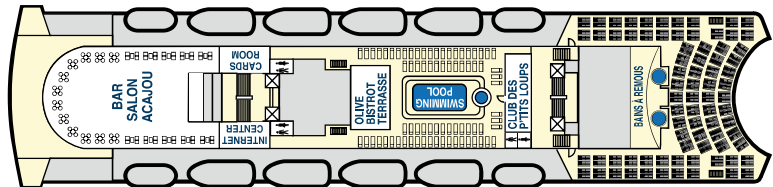

# Bleu de France

- Two lower beds (max 4 pers.)  
With two bunk beds.
- One lower bed (max 2 pers.)  
With bunk bed.

- Double bed (max 4 pers.)  
With sofa bed.
- Double bed (max 5 pers.)  
With sofa bed and bunk bed.

- Double bed (max 2 pers.)
- Double bed (max 3 pers.)  
With bunk bed.

- S1 Suite
- P Prestige
- HE Outside Superior
- DE Outside
- HI Inside Superior
- DI Inside

↔ Connecting cabins.

DECK 12

DECK 11

DECK 10