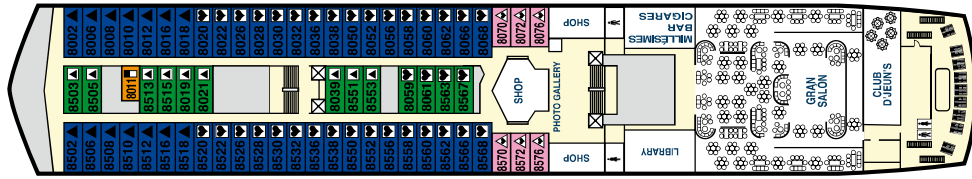

- Double bed (max 2 pers.)
- Double bed (max 3 pers.)  
With bunk bed.

- S1 Suite
- P Prestige
- HE Outside Superior
- DE Outside
- HI Inside Superior
- DI Inside

↔ Connecting cabins.

DECK 12

DECK 11

DECK 10

DECK 9

DECK 8

DECK 7

DECK 6

DECK 5

DECK 4

DECK 2