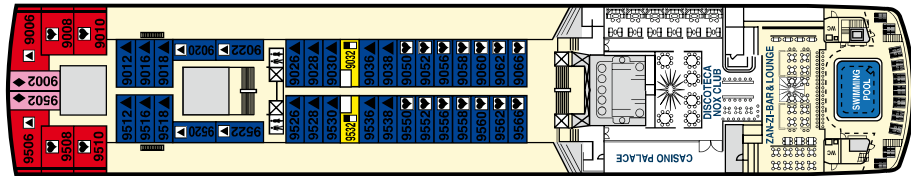

# Bleu de France

- Two lower beds (max 4 pers.)  
With two bunk beds.
- One lower bed (max 2 pers.)  
With bunk bed.

- Double bed (max 4 pers.)  
With sofa bed.
- Double bed (max 5 pers.)  
With sofa bed and bunk bed.

- Double bed (max 2 pers.)
- Double bed (max 3 pers.)  
With bunk bed.

- S1 Suite
- P Prestige
- HE Outside Superior
- DE Outside
- HI Inside Superior
- DI Inside

↔ Connecting cabins.

DECK 12

DECK 11

DECK 10

DECK 9

DECK 8

DECK 7

DECK 6

DECK 5

DECK 4

DECK 2