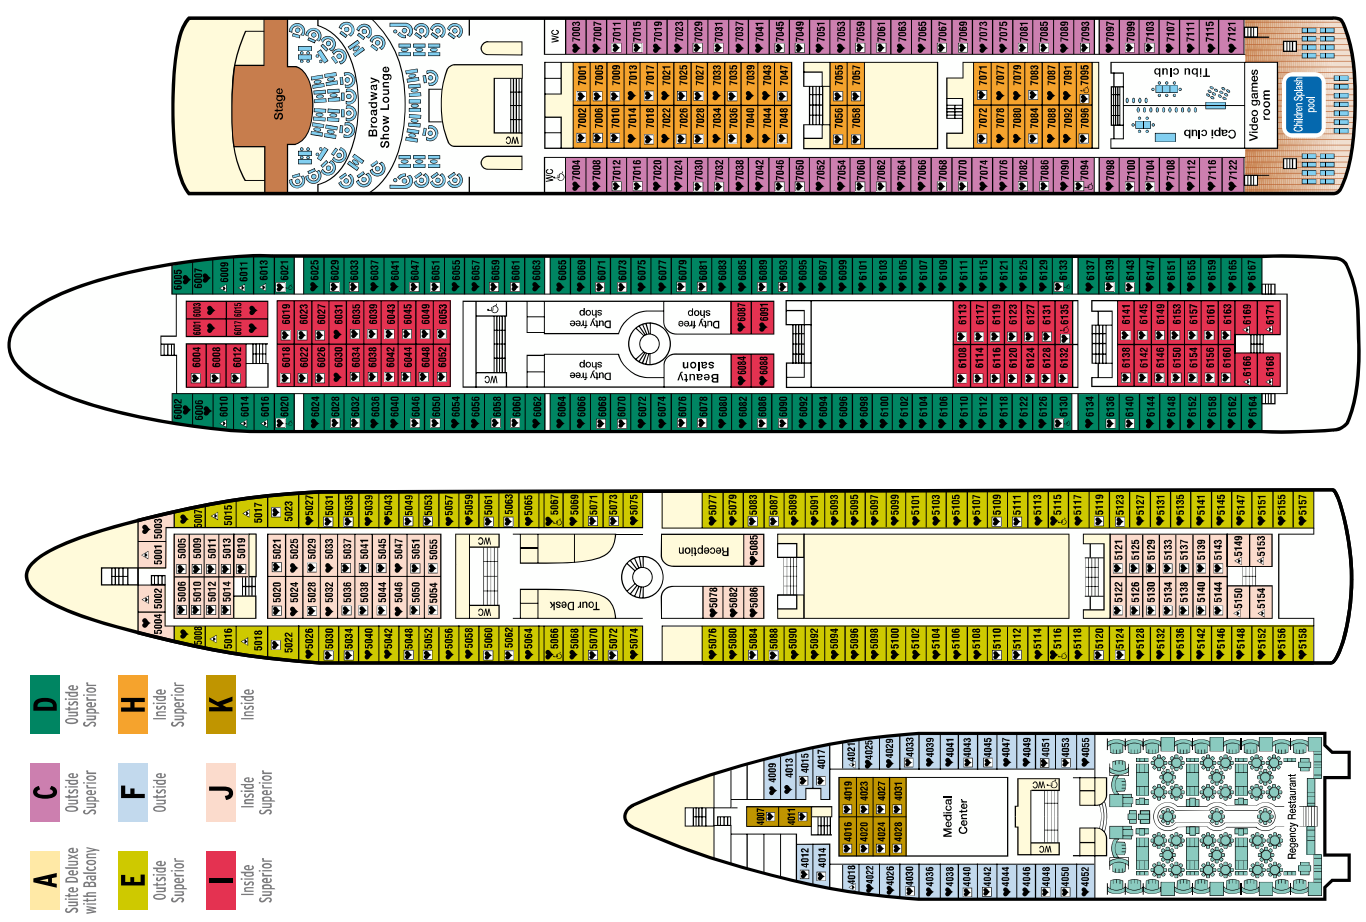

**Inside and Inside Superior**

Private bathroom, television, hairdryer and safe

Inside Superior

Inside Superior

Inside Superior

Inside

Inside

# Ocean Dream

- A** Suite Deluxe with Balcony
- C** Outside Superior
- D** Outside Superior
- E** Outside Superior
- F** Outside Superior
- H** Inside Superior
- I** Inside Superior
- J** Inside Superior
- K** Inside Superior

- 4 DOLPHIN
- 5 CARIBE
- 6 BAJA
- 7 ALOHA
- 8 PROMENADE
- 9 LIDO
- 10 VERANDAH
- 11 SUN