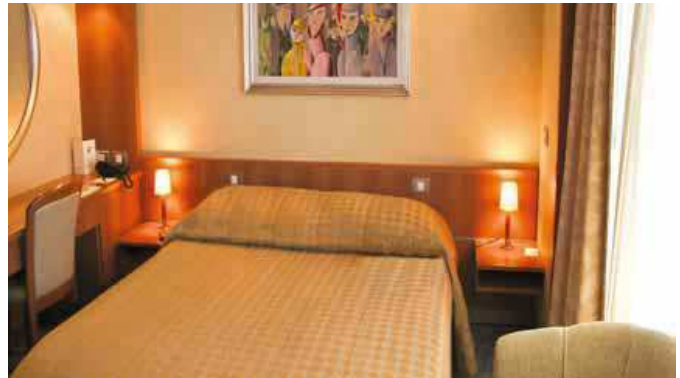

**Suite Deluxe with Balcony**

Private balcony, living room, bathroom, television, CD player, minibar, hairdryer and safe

Suite Deluxe with Balcony

Suite Deluxe with Balcony

**Outside Superior**

Large window with Outside views, private bathroom with shower, television, hairdryer and safe

Outside Superior

Outside Superior

Outside Superior

Outside Superior

**Outside**

Private bathroom with shower, television, hairdryer and safe

Outside

Outside

**Inside and Inside Superior**

Private bathroom, television, hairdryer and safe

Inside Superior

Inside Superior

Inside Superior

Inside

Inside

# Ocean Dream

- A** Suite Deluxe with Balcony
- C** Outside Superior
- D** Outside Superior
- E** Outside Superior
- F** Outside Superior
- H** Inside Superior
- I** Inside Superior
- J** Inside Superior
- K** Inside Superior