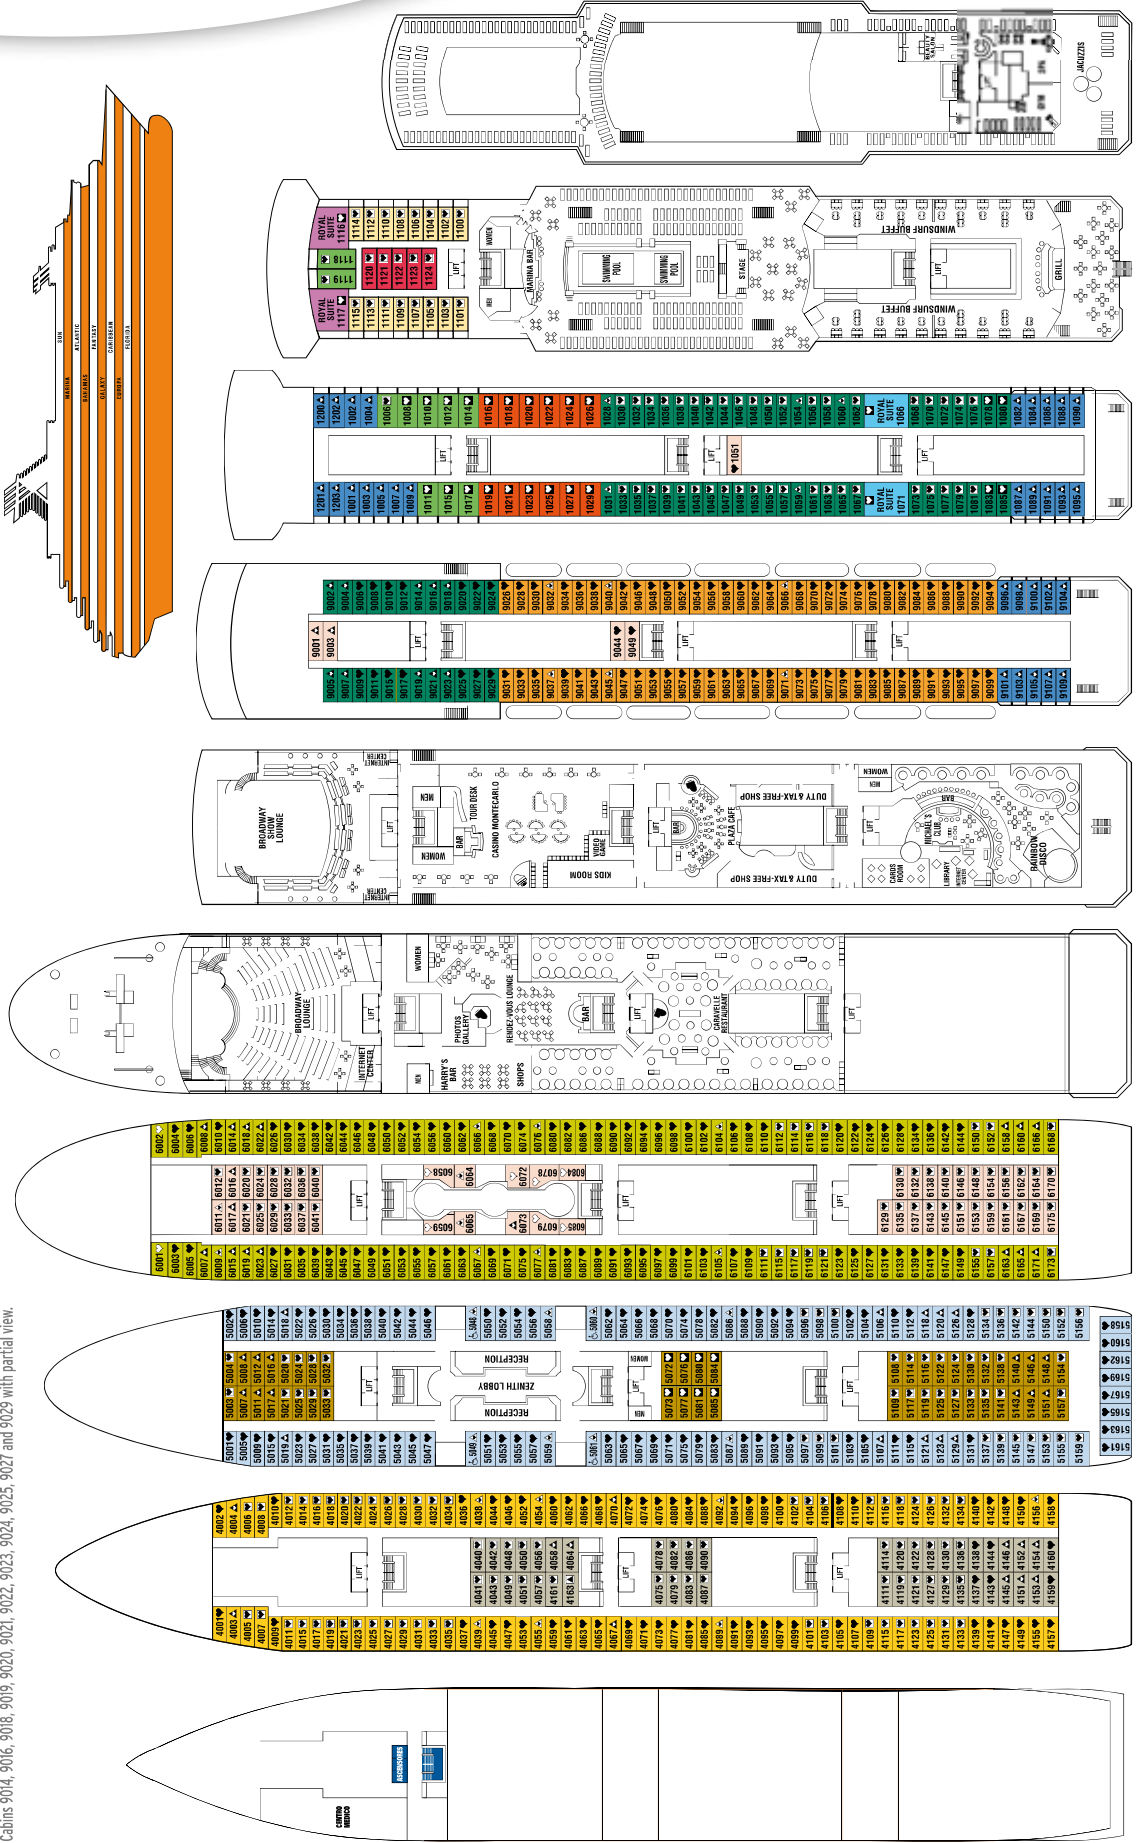

Outside  
Superior
- E

Outside  
Superior
- F

Outside  
Superior
- G

Outside  
Superior
- H

Outside  
(p.v.)\*

\*(p.v.): partial view

Outside Deluxe with Balcony

**Inside Superior Plus and Inside Superior**

Television, safe bathroom and hairdryer

- I

Inside  
Superior Plus
- J

Inside  
Superior
- K

Inside  
Superior
- L

Inside  
Superior

Inside Superior

- ST** Royal Suite with balcony
  - SR** Royal Suite
  - JT** Junior Suite with balcony
  - JS** Junior Suite
  - A** Exterior Deluxe with balcony plus
  - B** Exterior Deluxe with balcony
  - D** Superior
  - E** Outside Superior
  - F** Outside Superior
  - G** Outside Superior
  - H** Outside (p.u.)\*
  - I** Interior Superior Plus
  - J** Inside Superior
  - K** Inside Superior
  - L** Inside Superior
- Double bed.  
 Max. Occupancy 4 passengers with two single upper bunks or double sofa bed or single sofa or upper bunk.
- Double bed.  
 Max. Occupancy 3 passengers with upper bunk.
- Three lower beds and one upper bunk.  
 Max. occupancy 4 passengers.
- handicapped cabins.
- Double bed (Convertible into two single beds).  
 Max. Occupancy 3 passengers with a single upper bunk.
- Double bed (Convertible into two single beds).  
 Max. Occupancy 4 passengers with two single upper bunks or double sofa bed or single sofa or upper bunk.
- Double bed (Convertible into two single beds).  
 Max. Occupancy 5 passengers with two single upper bunks or double sofa bed or single sofa or upper bunk.
- Double bed (Convertible into two single beds).  
 Max. Occupancy 4 passengers with two single upper bunks or double sofa bed or single sofa or upper bunk.

\*(p.u.): partial view

Cabins 9014, 9016, 9018, 9019, 9020, 9021, 9022, 9023, 9024, 9025, 9027 and 9029 with partial view.

- 3** FLORIDA
- 4** FLORIDA
- 5** EUROPA
- 6** CARIBBEAN
- 7** GALAXY
- 8** FANTASY
- 9** BAHAMAS
- 10** ATLANTIC
- 11** MARINA
- 12** SUN